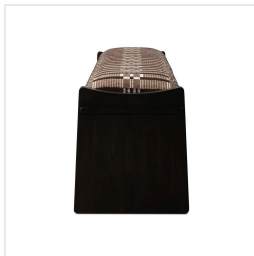

Volume

22.99

Ready for Immediate Shipment: 25

More Arriving Soon: No, please contact your Sales Support Specialist for additional availability.

As of 6/16/2026