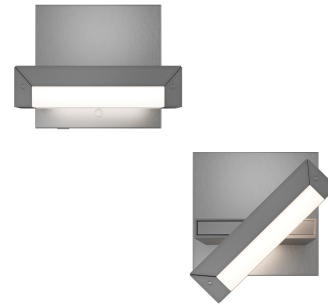

WAC LIGHTING

Mantel

Task Light 4CCT

Fixture Type: _____
Catalog Number: _____
Project: _____
Location: _____

Model & Size	Color Temp	Finish	LED Watts	LED Lumens	Delivered Lumens
BL-19506 6"	2700K/3000K/3500K/ 4000K	AB Aged Brass BK Black BN Brushed Nickel	11.6W	419	293

Example: **BL-19506-BN**

For custom requests please contact customs@wacighting.com

DESCRIPTION

A shelf-like arm rotates as desired, delivering ample down lighting or angled spots of light from the adjustable shade.

FEATURES

- Fingertip touch for on/off , dimming and 4CCT selection
- USB/USB-C port for charging
- Driver included
- 5 Year warranty

SPECIFICATIONS

Color Temp:	2700K/3000K/3500K/4000K
Input:	120-277V,50/60Hz
CRI	90
Rated Life:	50,000 Hours
Standards:	ETL, cETL, ADA, Damp Location Listed
Construction	Aluminum hardware