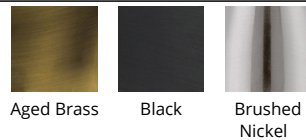

WAC LIGHTING

Mantel

Task Light 4CCT

Fixture Type: _____
Catalog Number: _____
Project: _____
Location: _____

Model & Size	Color Temp	Finish	LED Watts	LED Lumens	Delivered Lumens
BL-19506 6"	2700K/3000K/3500K/ 4000K	AB Aged Brass BK Black BN Brushed Nickel	11.6W	419	293

Example: **BL-19506-BN**

For custom requests please contact customs@wacighting.com

DESCRIPTION

A shelf-like arm rotates as desired, delivering ample down lighting or angled spots of light from the adjustable shade.

FEATURES

- Fingertip touch for on/off , dimming and 4CCT selection
- USB/USB-C port for charging
- Driver included
- 5 Year warranty

SPECIFICATIONS

Color Temp:	2700K/3000K/3500K/4000K
Input:	120-277V,50/60Hz
CRI	90
Rated Life:	50,000 Hours
Standards:	ETL, cETL, ADA, Damp Location Listed
Construction	Aluminum hardware

FINISHES:

LINE DRAWING:

BL19506