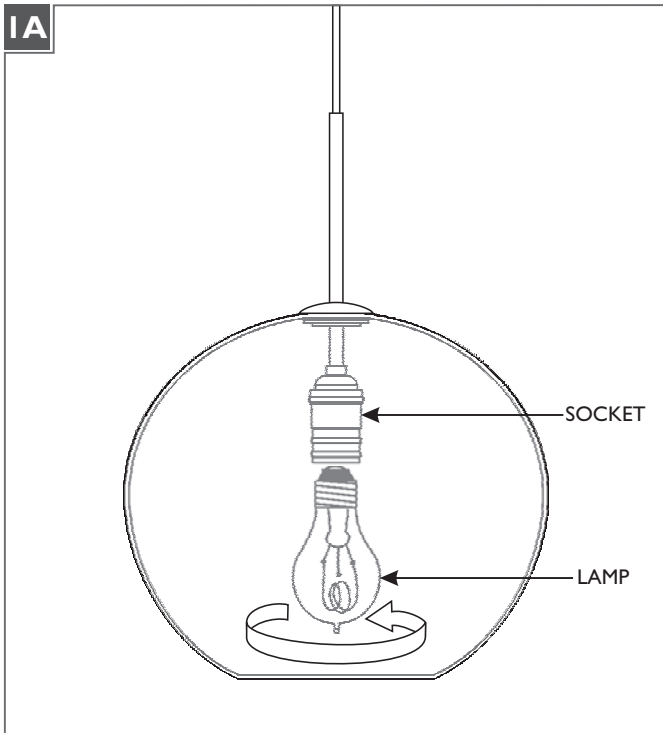

Isla Pendant

700TDISLA_ 1.1

PENDANTS

GENERAL PRODUCT INFORMATION:

This product is suitable for damp locations.

CAUTION: To reduce the risk of a burn or electric shock during relamping, disconnect the power to the fixture.

Refer to fixture marking for lamp information.

- 1** Refer to the instructions provided with the canopy to install the fixture.
- 2** Screw the lamp into the socket.

SAVE THESE INSTRUCTIONS!

7400 Linder Ave, Skokie, IL 60077
847.410.4400