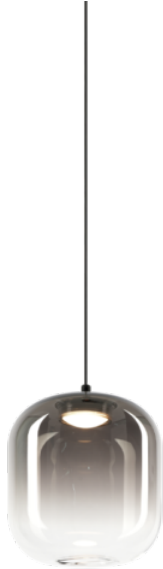

C37401MBSM

Dimensions:	Ø5 1/2" x 6 5/8"H
Lamping:	1 x 4W LED 120V
Finish:	Matte Black
Shade:	Clear to Gradient Smoke Glass
Shade Dimension:	Ø5 1/2" x 6"H
Cord Color:	Black
Canopy:	Ø4 3/4" x 1 1/8"H
Canopy Color:	Matte Black
Dimmable:	Yes Dimming switch required
Initial Lumens:	400
Delivered Lumens:	300
Color Temperature:	2700K, 3000K, 3500K, 4000K or 5000K
CRI(Ra):	90
LED Average Rated Life:	50,000 hours
Wire Length:	120" Max.
Location:	Dry
Warranty on LED Board:	5 years

Refrax This stunning use of both material and glass, shows off a unique reflection when lit. Coming in a variety of size pendant and wall light, this will be ideal for many modern designs. *Features a 5CCT switch inside the canopy to adjust the 5 selectable colour temperature