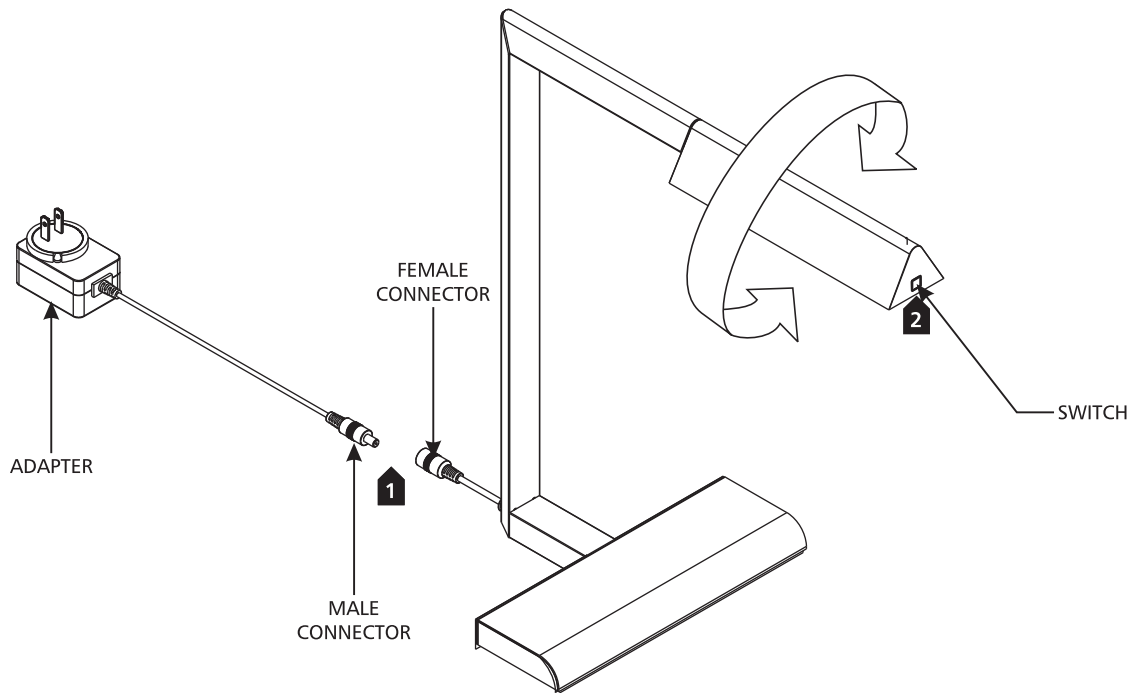

Dessau Floor and Table Lamp

700PRTDES, 700PRTDEST 1.1

VISUAL COMFORT & CO.

MODERN COLLECTION

GENERAL PRODUCT INFORMATION:

This product is suitable for dry locations only.

This instruction shows a typical installation.

SAVE THESE INSTRUCTIONS!

Install the Fixture

1A

- 1 Connect the male connector from the adapter to the female adapter on the fixture.
- 2 Use the switch to turn the fixture on/off and to change dimming levels by tapping on the touch sensitive switch.
- 3 **Optional:** Turn the light to the desired direction by carefully pivoting it.