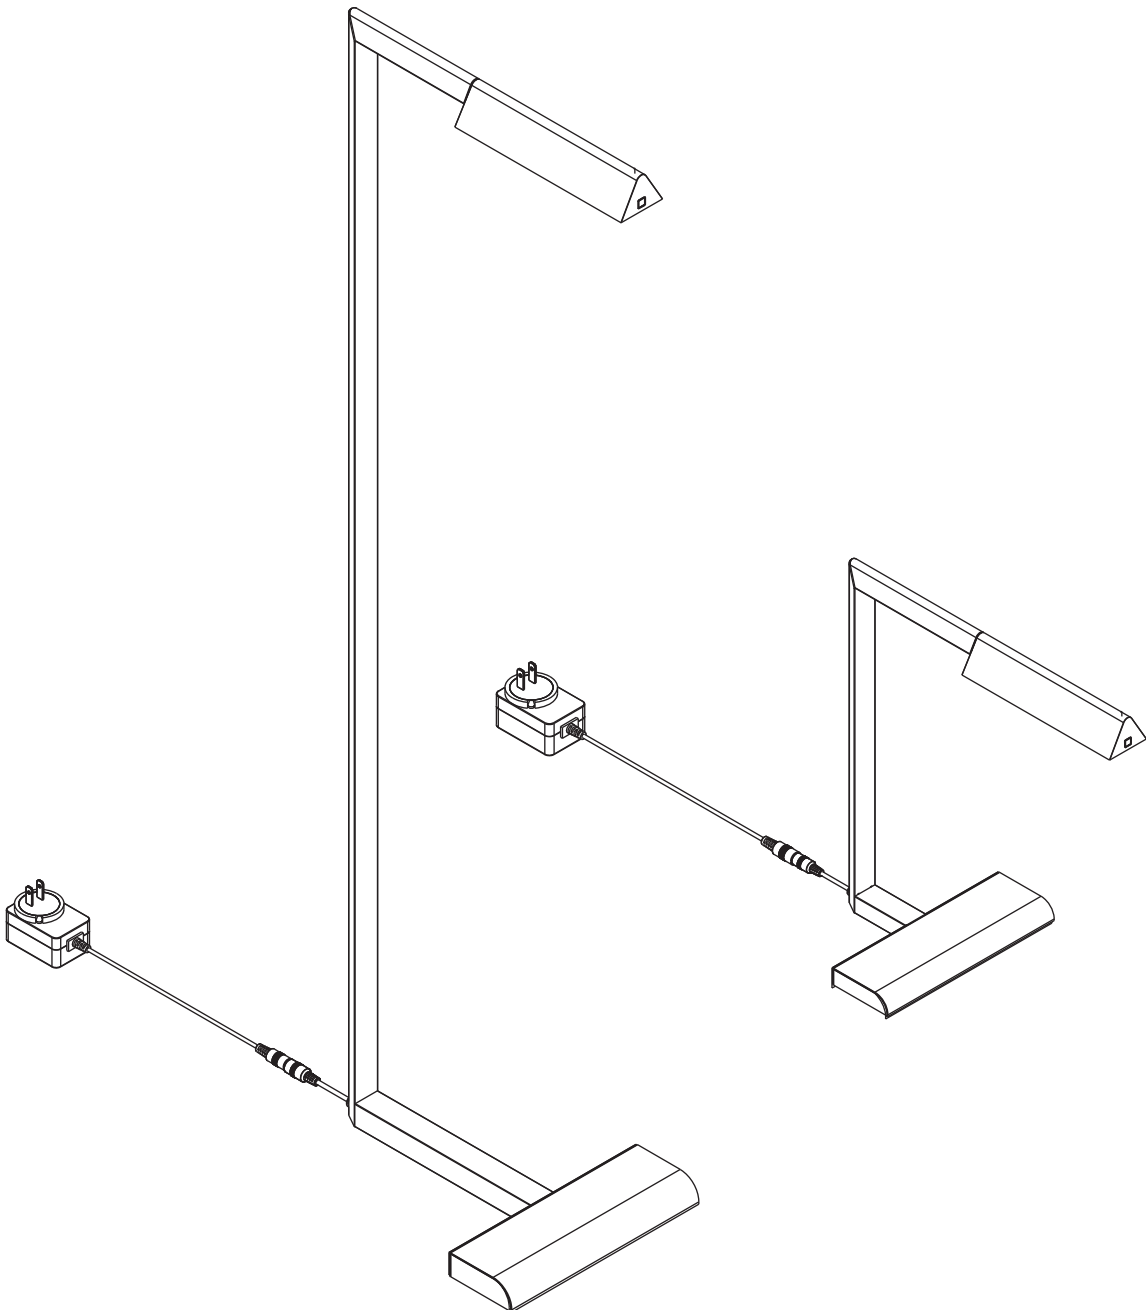

Dessau Floor and Table Lamp

700PRTDES, 700PRTDEST 1.1

VISUAL COMFORT & CO.

MODERN COLLECTION

GENERAL PRODUCT INFORMATION:

This product is suitable for dry locations only.

This instruction shows a typical installation.

SAVE THESE INSTRUCTIONS!

Install the Fixture

1A

- 1 Connect the male connector from the adapter to the female adapter on the fixture.
- 2 Use the switch to turn the fixture on/off and to change dimming levels by tapping on the touch sensitive switch.
- 3 **Optional:** Turn the light to the desired direction by carefully pivoting it.