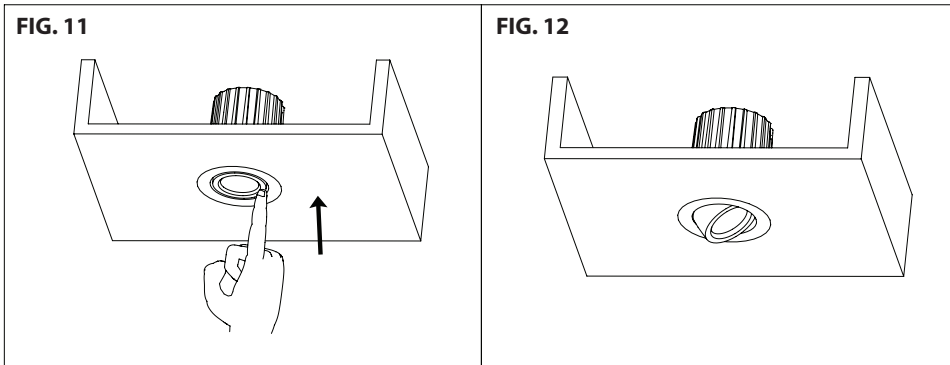

INSTALLATION INSTRUCTION
OCULARC 2.0 - New Construction/Remodel
R2BRD, R2BRA, R2BSD, R2BSA

WAC LIGHTING
Responsible Lighting®

ADJUSTMENT FEATURES

The adjustable trims can be vertically adjusted between 0-35 degrees, and can self-stop in place once the adjustment is done.

Use one finger to push up one side of trim edge to get the desired degree (See **FIG. 11 & 12**).

ELECTRICAL ACCESSORY

Wire Connector
Qty: 3 pcs
7EAC112201