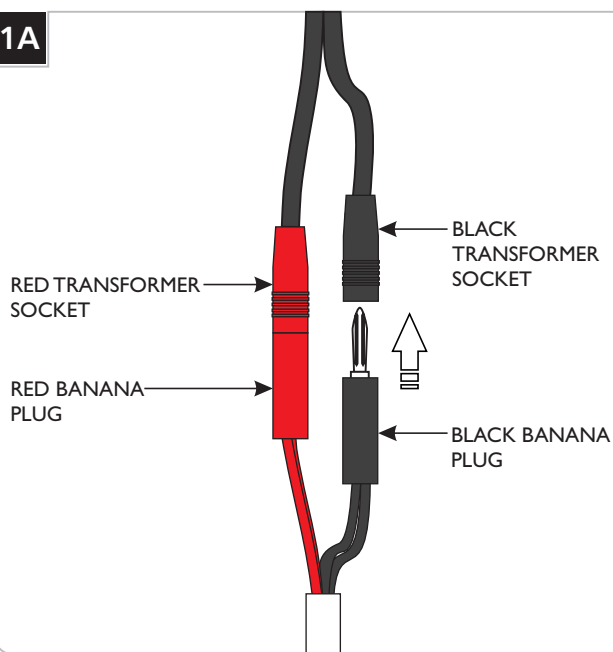

Install the Banana Plugs

- 1 If necessary, shorten the power feed cable to the desired length.
- 2 From the end of the cord, strip the insulation 1.5" using a sharp knife. **Make sure not to nick the inner wires.**
- 3 Strip .25" off end of the wires. **NOTE:** Depending on the fixture model, the power feed cable may have either a set of 2 or 4 inner wires.

- 1 Unscrew and remove the covers off of the banana plugs.

- 1 Loosen (do not remove) the two set screws on the banana plug.

1A

- 1 ➤ Place the red wire(s) completely into one of the banana plugs, ensuring that they make definite contact.

1A

- 2 ➤ Tighten the two set screws to secure the wire(s) in place.
- 3 ➤ Screw the red cover back onto the banana plug.
- 3 ➤ Repeat for the black wire(s) and black cover.

1A

- 2 ➤ Plug the banana plugs into the corresponding colored transformer socket.