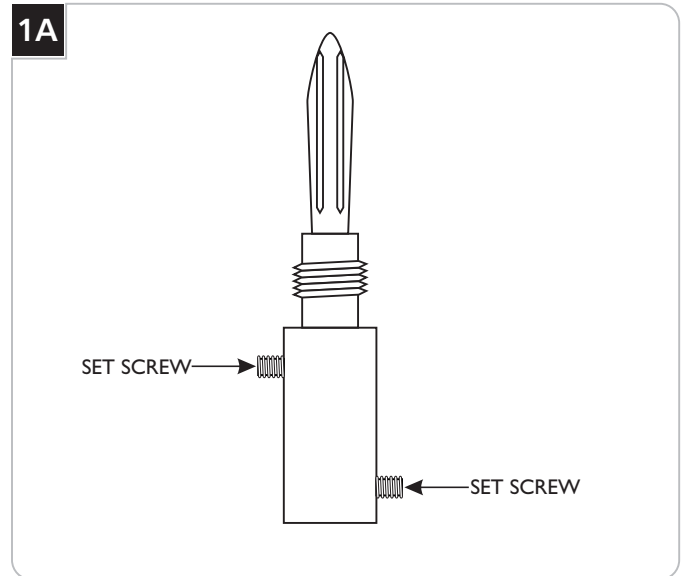

Use minimum 90°C supply conductors.

CAUTION: It is important to determine the proper wattage needed, location of the transformer, and fixture layout before beginning the following installation and modifications.

Install the Banana Plugs

- 1 If necessary, shorten the power feed cable to the desired length.
- 2 From the end of the cord, strip the insulation 1.5" using a sharp knife. **Make sure not to nick the inner wires.**
- 3 Strip .25" off end of the wires. **NOTE:** Depending on the fixture model, the power feed cable may have either a set of 2 or 4 inner wires.

- 1 Unscrew and remove the covers off of the banana plugs.

- 1 Loosen (do not remove) the two set screws on the banana plug.

1A

- 1 ➤ Place the red wire(s) completely into one of the banana plugs, ensuring that they make definite contact.

1A

- 2 ➤ Tighten the two set screws to secure the wire(s) in place.
- 3 ➤ Screw the red cover back onto the banana plug.
- 3 ➤ Repeat for the black wire(s) and black cover.

1A

- 2 ➤ Plug the banana plugs into the corresponding colored transformer socket.