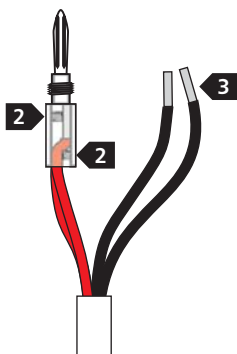

Install the Banana Plugs

- 1 If necessary, shorten the power feed cable to the desired length.
- 2 From the end of the cord, strip the insulation 1.5" using a sharp knife. **Make sure not to nick the inner wires.**
- 3 Strip .25" off end of the wires. **NOTE:** Depending on the fixture model, the power feed cable may have either a set of 2 or 4 inner wires.

- 1 Unscrew and remove the covers off of the banana plugs.

- 1 Loosen (do not remove) the two set screws on the banana plug.

1A

- 1 ➤ Place the red wire(s) completely into one of the banana plugs, ensuring that they make definite contact.

1A

- 2 ➤ Tighten the two set screws to secure the wire(s) in place.
- 3 ➤ Screw the red cover back onto the banana plug.
- 3 ➤ Repeat for the black wire(s) and black cover.

1A

- 2 ➤ Plug the banana plugs into the corresponding colored transformer socket.

1A

- 2 ➤ Plug the transformer directly into a wall outlet.

1A

- 2 ➤ Toggle the switch on the transformer to the on position.

SAVE THESE INSTRUCTIONS!

TECH LIGHTING®

7400 Linder Ave, Skokie, IL 60077

847.410.4400