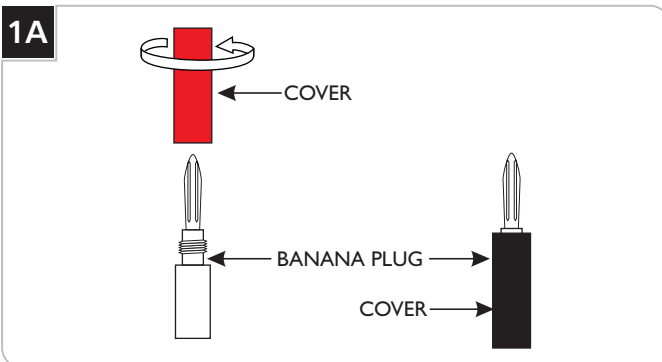

Use minimum 90°C supply conductors.

CAUTION: It is important to determine the proper wattage needed, location of the transformer, and fixture layout before beginning the following installation and modifications.

Install the Banana Plugs

- 1 If necessary, shorten the power feed cable to the desired length.
- 2 From the end of the cord, strip the insulation 1.5" using a sharp knife. **Make sure not to nick the inner wires.**
- 3 Strip .25" off end of the wires. **NOTE:** Depending on the fixture model, the power feed cable may have either a set of 2 or 4 inner wires.

- 1 Unscrew and remove the covers off of the banana plugs.

- 1 Loosen (do not remove) the two set screws on the banana plug.

1A

- 1 ➤ Place the red wire(s) completely into one of the banana plugs, ensuring that they make definite contact.

1A

- 2 ➤ Tighten the two set screws to secure the wire(s) in place.
- 3 ➤ Screw the red cover back onto the banana plug.
- 3 ➤ Repeat for the black wire(s) and black cover.

1A

- 2 ➤ Plug the banana plugs into the corresponding colored transformer socket.