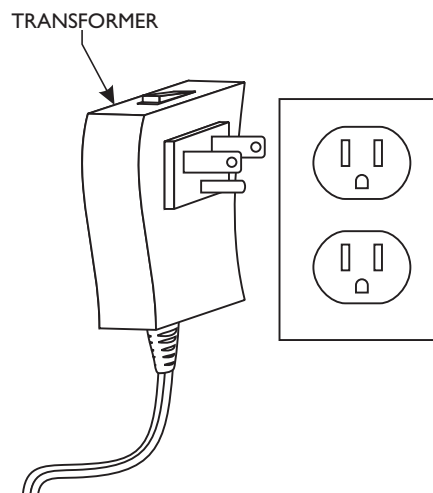

Install the Banana Plugs

- 1 If necessary, shorten the power feed cable to the desired length.
- 2 From the end of the cord, strip the insulation 1.5" using a sharp knife. **Make sure not to nick the inner wires.**
- 3 Strip .25" off end of the wires. **NOTE:** Depending on the fixture model, the power feed cable may have either a set of 2 or 4 inner wires.

- 1 Unscrew and remove the covers off of the banana plugs.

- 1 Loosen (do not remove) the two set screws on the banana plug.

1A

- 1 ➤ Place the red wire(s) completely into one of the banana plugs, ensuring that they make definite contact.

1A

- 2 ➤ Tighten the two set screws to secure the wire(s) in place.
- 3 ➤ Screw the red cover back onto the banana plug.
- 3 ➤ Repeat for the black wire(s) and black cover.

1A

- 2 ➤ Plug the banana plugs into the corresponding colored transformer socket.

1A

- 2 ➤ Plug the transformer directly into a wall outlet.

1A

- 2 ➤ Toggle the switch on the transformer to the on position.

SAVE THESE INSTRUCTIONS!

TECH LIGHTING®

7400 Linder Ave, Skokie, IL 60077

847.410.4400